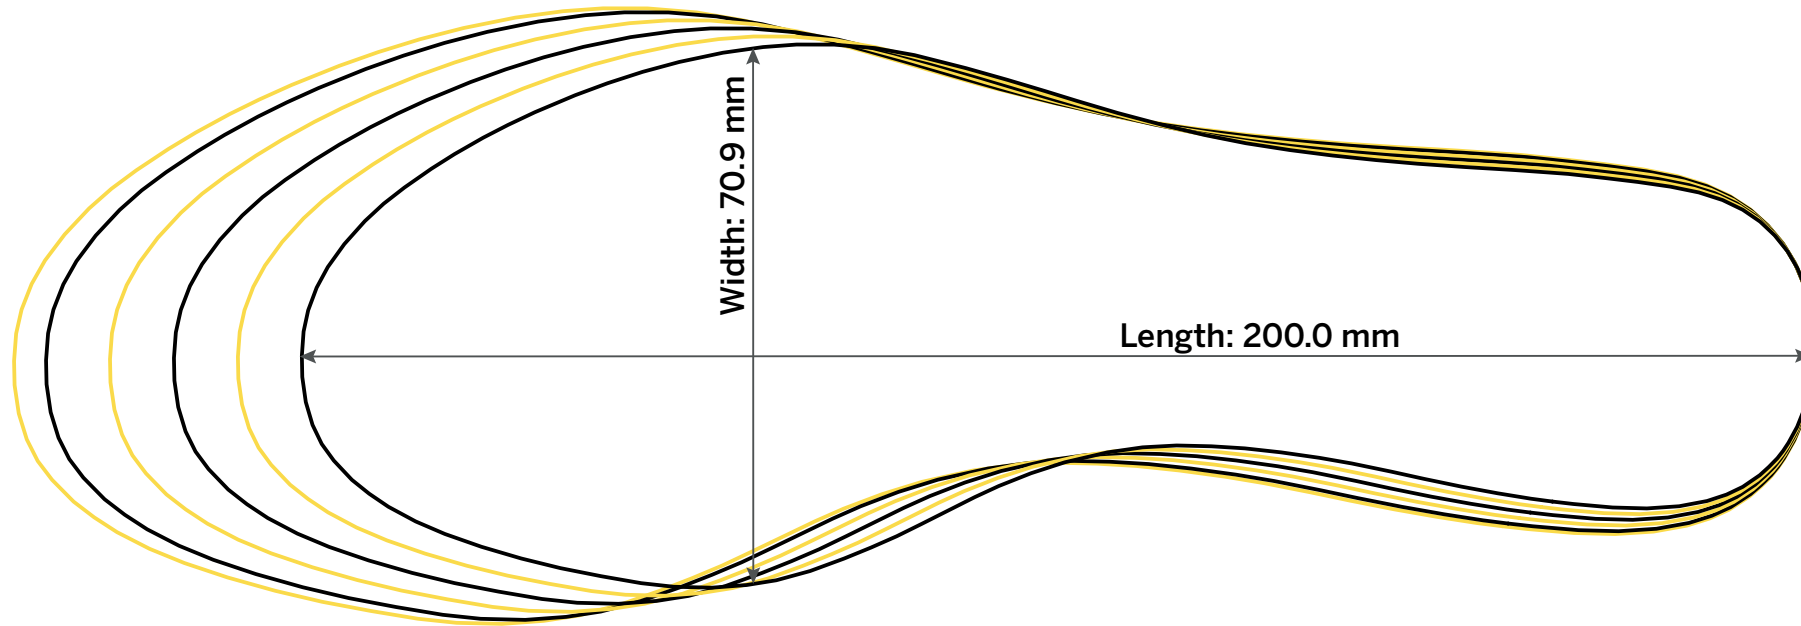

# YOUTH WRESTLING SHOES

KS TURBINE

Measurements are based on the inside length of the shoe.

Do not reference the external outsole measurements of your shoes, instead compare against the measurement of your foot.

**USE THIS CHART:** Print and select the option DO NOT SCALE. Align the back of your heel with the size you typically wear.

Allow approximately 5mm of extra space from the end of your toe to the end of the shoe size you choose.

For **WIDE** feet, size up 1 full size.

Shoe Size	1	2	3	4	5	5.5
Length (mm)	200.0	208.5	217.0	225.4	233.9	238.1
Width	70.9	73.0	75.1	77.2	79.3	80.4